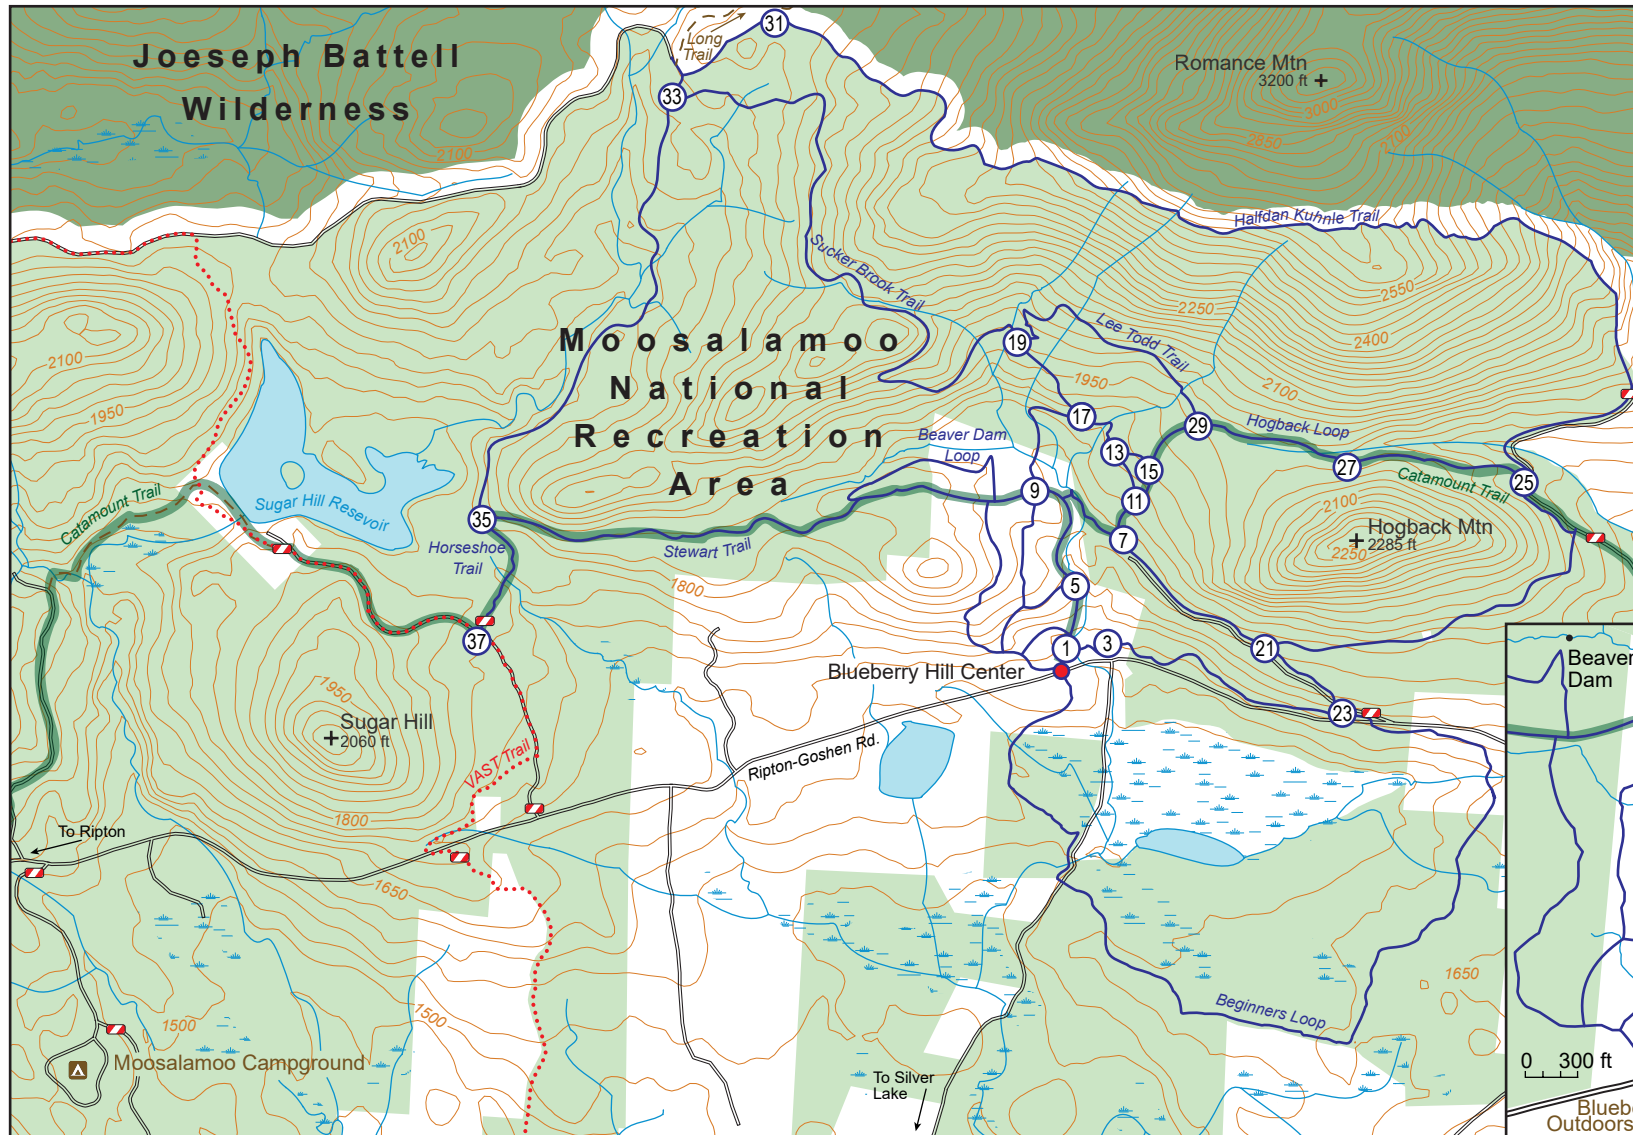

Blueberry Hill Outdoor Center

blueberryhilltrails.com | Goshen, VT 05733 | (802)-247-6735

0 0.25 0.5 mi

- Road
- Snowmobile Trail
- Blueberry Hill Trail
- Other Hiking Trail
- Roadblock
- Public Land

SKI SAFELY

Ski at your own risk
Remember to Sign In and Out

Your Donations Help Support The
Maintenance of These Trails

Ski and Snowshoe Allowed on
Blueberry Hill Trails

Map By Jorre
Dahl 2023

GEOG 231
Middlebury
College